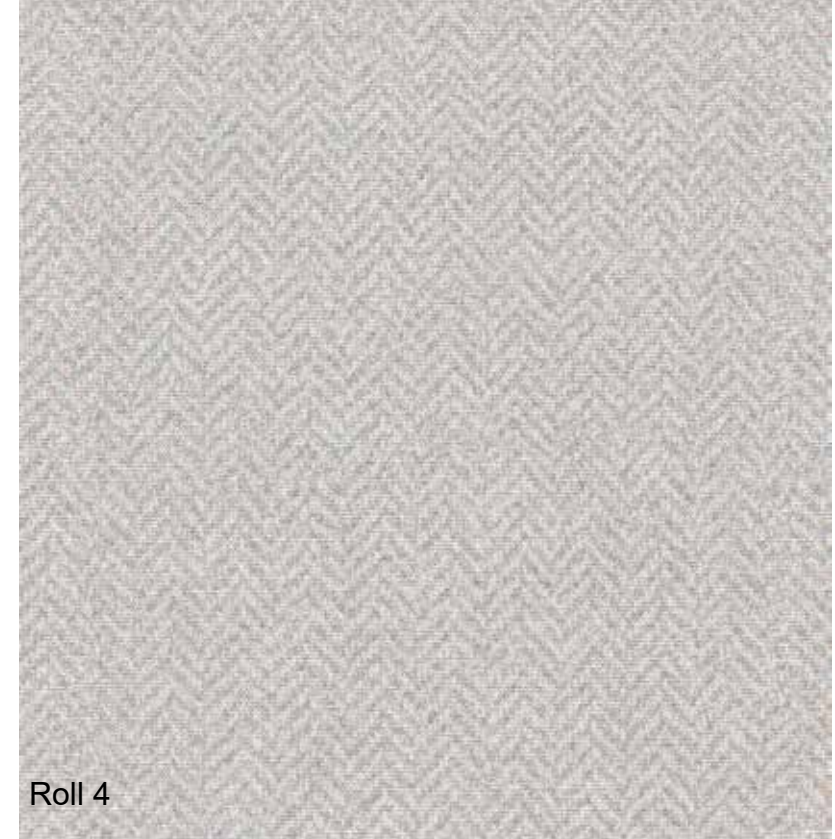

Roll 4

219830