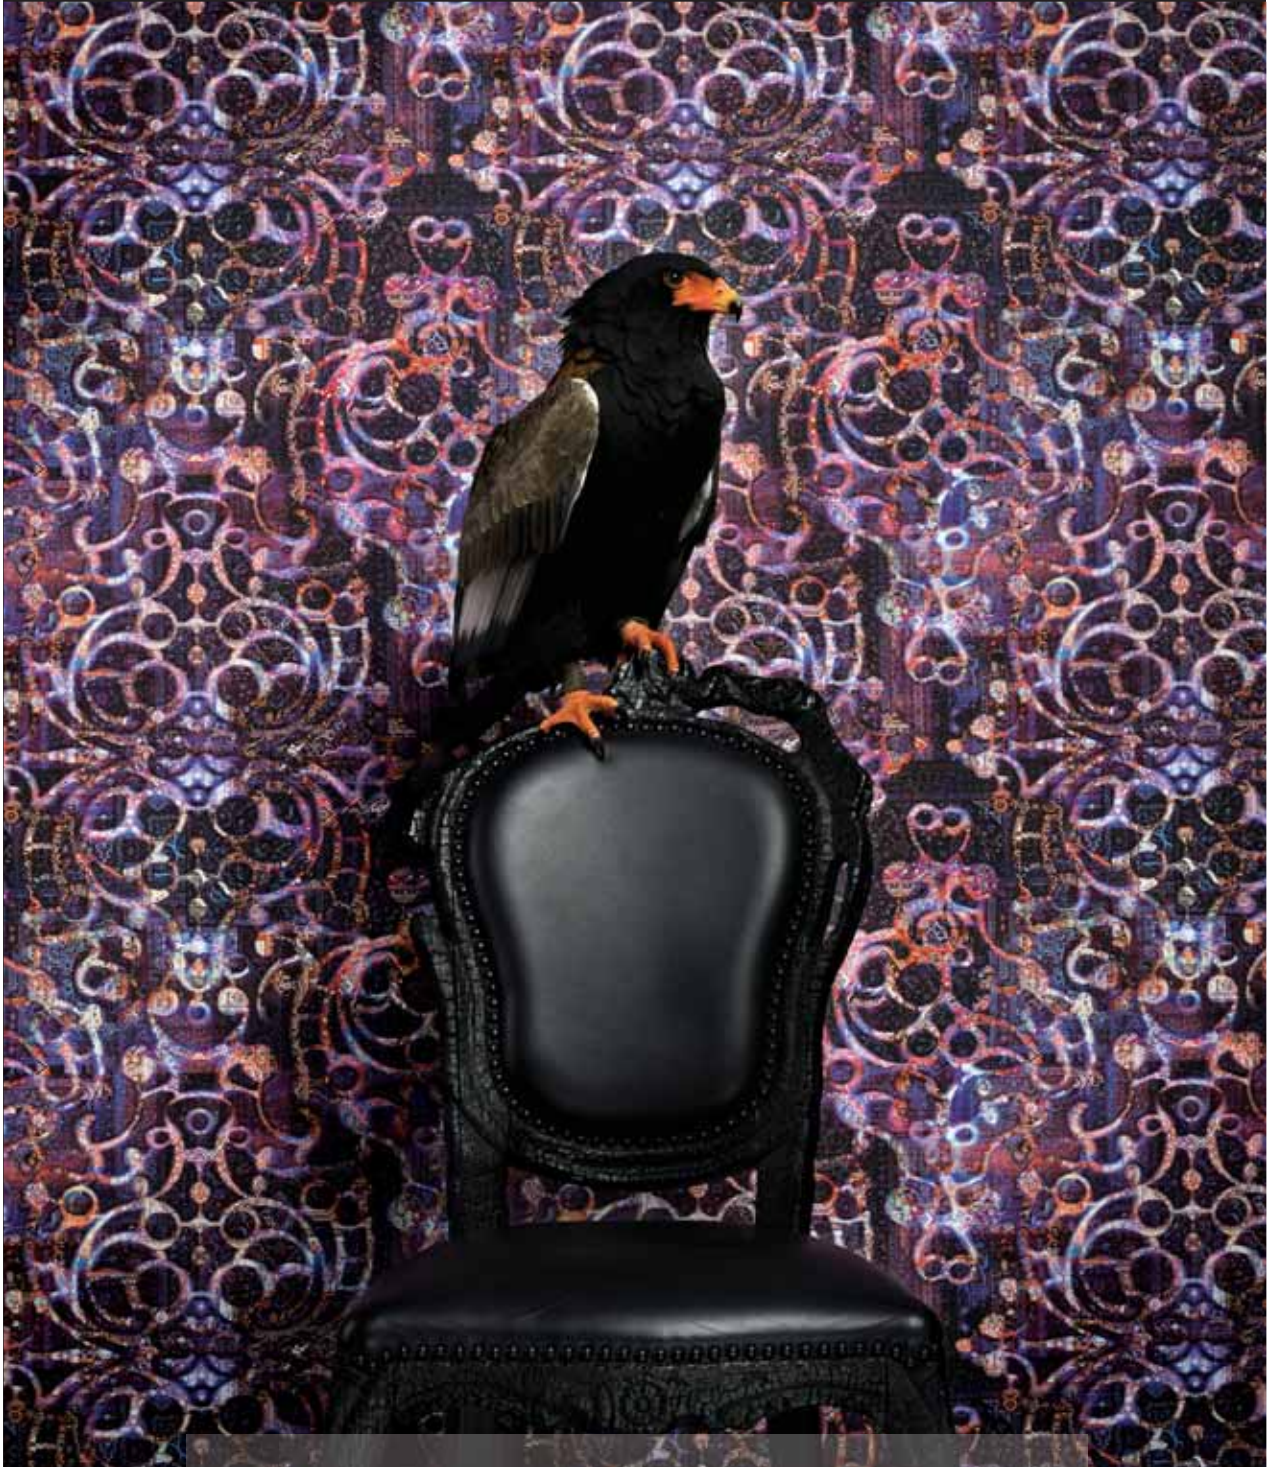

NEO ROYAL

NON-WOVEN BACKED SOLID VINYL
New Collection

NEO ROYAL

Introducing a new collection from BN and marcel wanders that inspires a life of luxury. Indulge your senses and elevate your interiors with contemporary designs that reflect the rich beauty of royal living. As our perception of the past becomes distorted, the opportunity to redefine it emerges. Browsing the pages of this collection book, you will see how the deep shades of silk, smooth curtains, spectacularly ornate ceilings and the carved marble of lavish palaces reveal their inspiration. Now reimagined and reinterpreted, the customary adornment of nobility inspires today's Neo Royal Collection. Through the artful mixing and matching of patterns of stately fashion, historic decorative elements are grandly presented in the modern age.